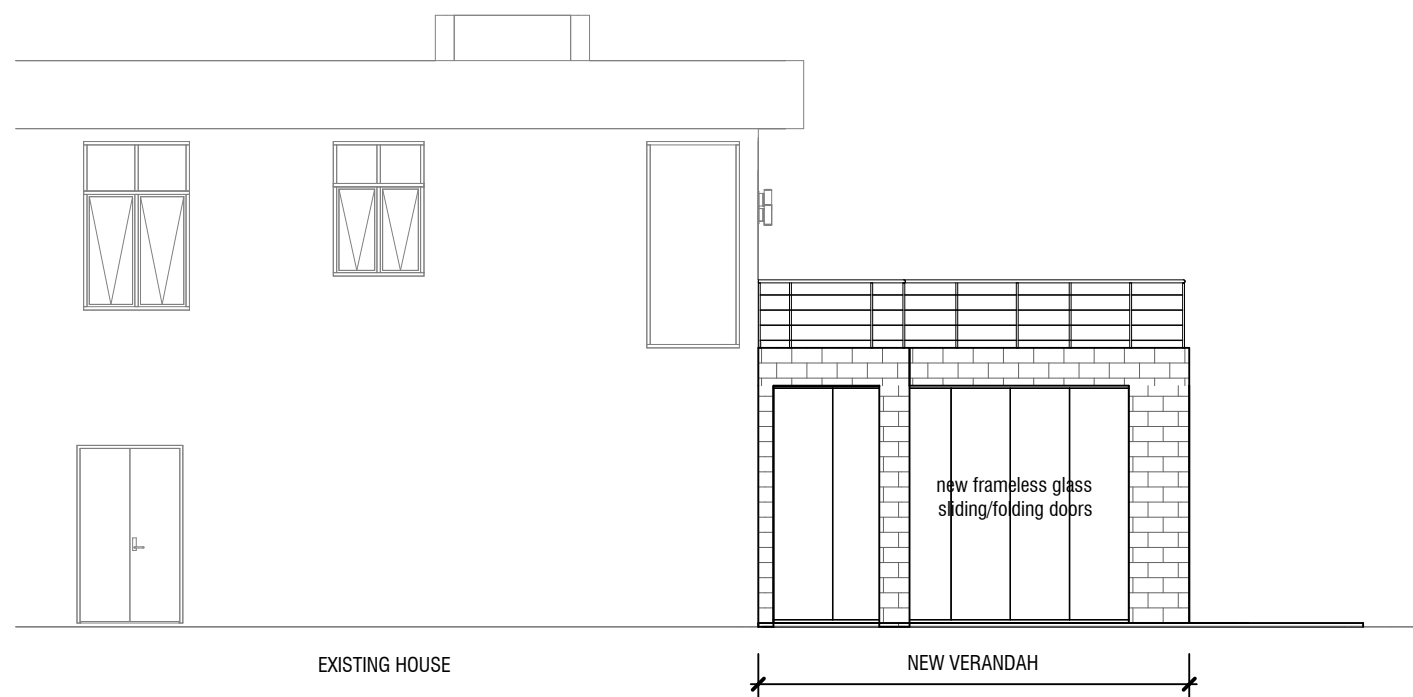

NORTHERN ELEVATION

1 : 100