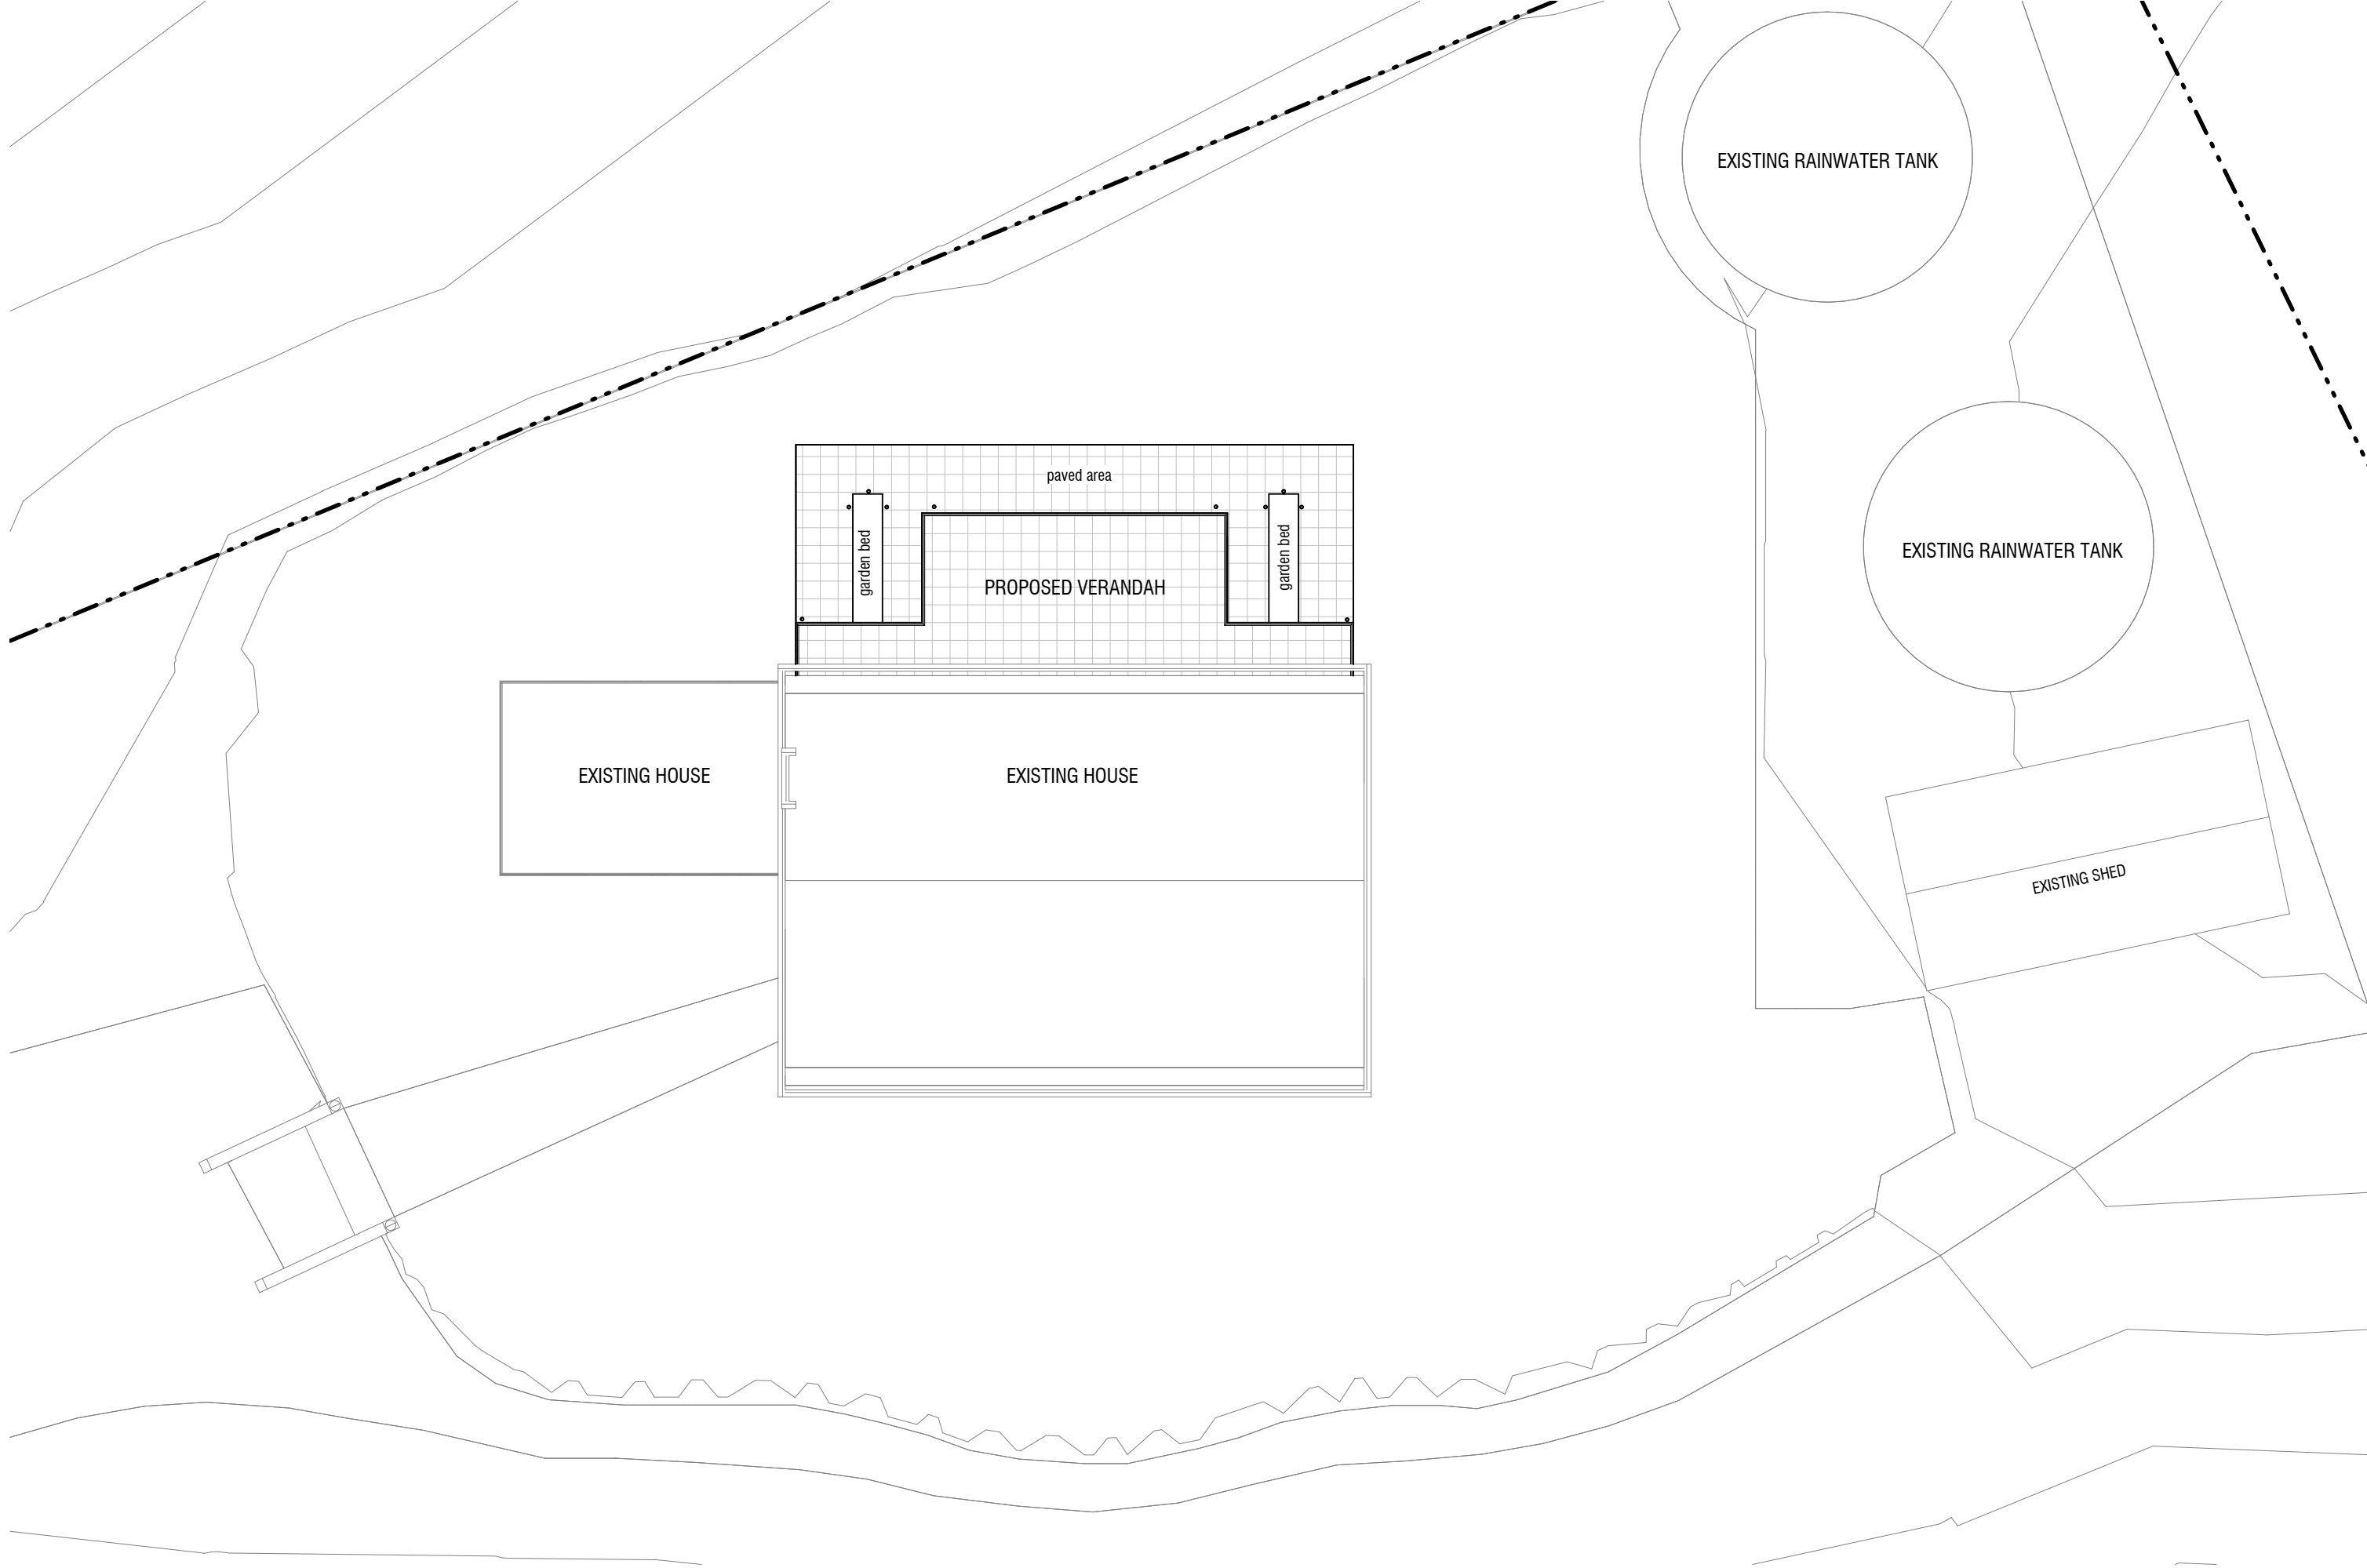

New Verandah
 Littlehampton - South Australia
LOCATION PLAN
 PRELIMINARY

10/11/2021 | Scale:
 1:27:30 PM | 1: 1000

2113 SK01-A
 © Copyright 2021
 Email: studio@anaglypta.com.au

Anaglypta
 ARCHITECTURE

New Verandah
 Littlehampton - South Australia
HOUSE SITE PLAN
 PRELIMINARY

10/11/2021 | Scale:
 1:27:31 PM | 1:200
 ABN 81 614 388 439
 Phone: 08 8388 3440

| 2113 SK02-A
 © Copyright 2021
 Email: studio@anaglypta.com.au

Anaglypta
 ARCHITECTURE

boundary line

New Verandah
 Littlehampton - South Australia
VERANDAH GROUND FLOOR PLAN
 PRELIMINARY