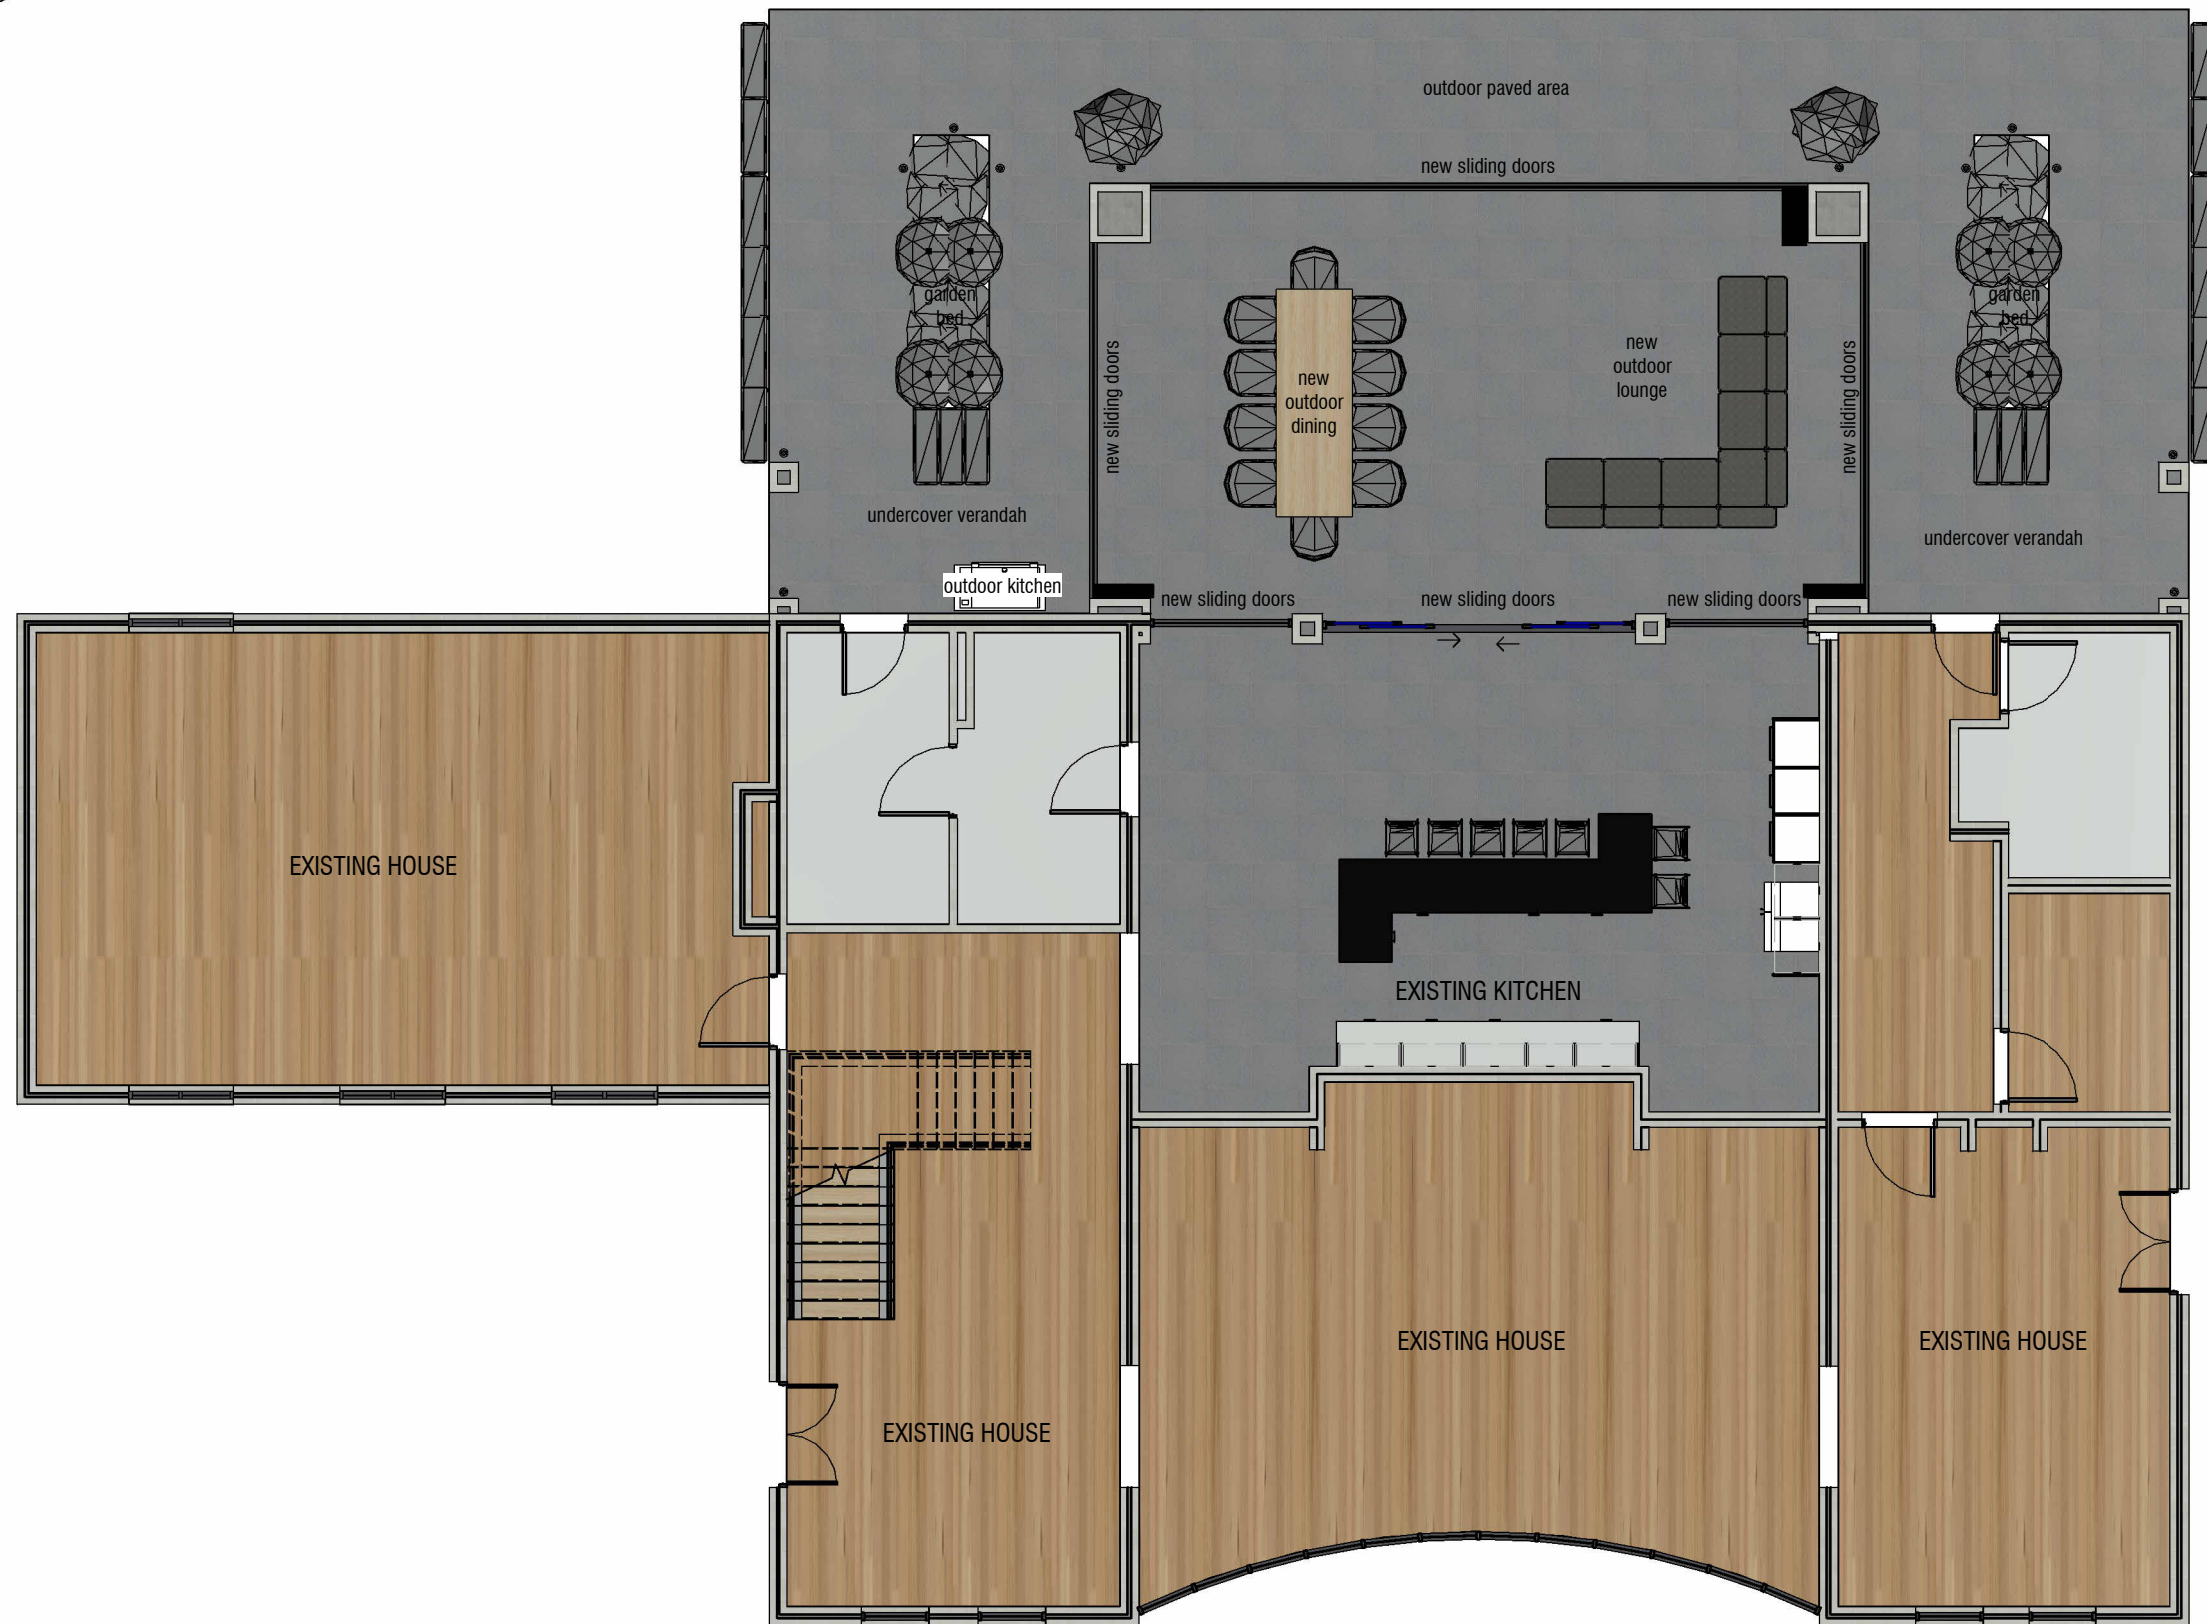

New Verandah
 Littlehampton - South Australia
LOCATION PLAN
 PRELIMINARY

10/11/2021 | Scale:
 1:27:30 PM | 1: 1000

2113 SK01-A
 © Copyright 2021
 Email: studio@anaglypta.com.au

Anaglypta
 ARCHITECTURE

New Verandah
 Littlehampton - South Australia
HOUSE SITE PLAN
 PRELIMINARY

10/11/2021 | Scale:
 1:27:31 PM | 1:200
 ABN 81 614 388 439
 Phone: 08 8388 3440

| 2113 SK02-A
 © Copyright 2021
 Email: studio@anaglypta.com.au

Anaglypta
 ARCHITECTURE

boundary line

New Verandah
 Littlehampton - South Australia
VERANDAH GROUND FLOOR PLAN
 PRELIMINARY

10/11/2021 | Scale: 1:27:35 PM | 1:100 | 2113 SK03-A
 ABN 81 614 388 439 | © Copyright 2021
 Phone: 08 8388 3440 | Email: studio@anaglypta.com.au

Anaglypta
 ARCHITECTURE

New Verandah
Littlehampton - South Australia
VERANDAH UPPER FLOOR PLAN
PRELIMINARY