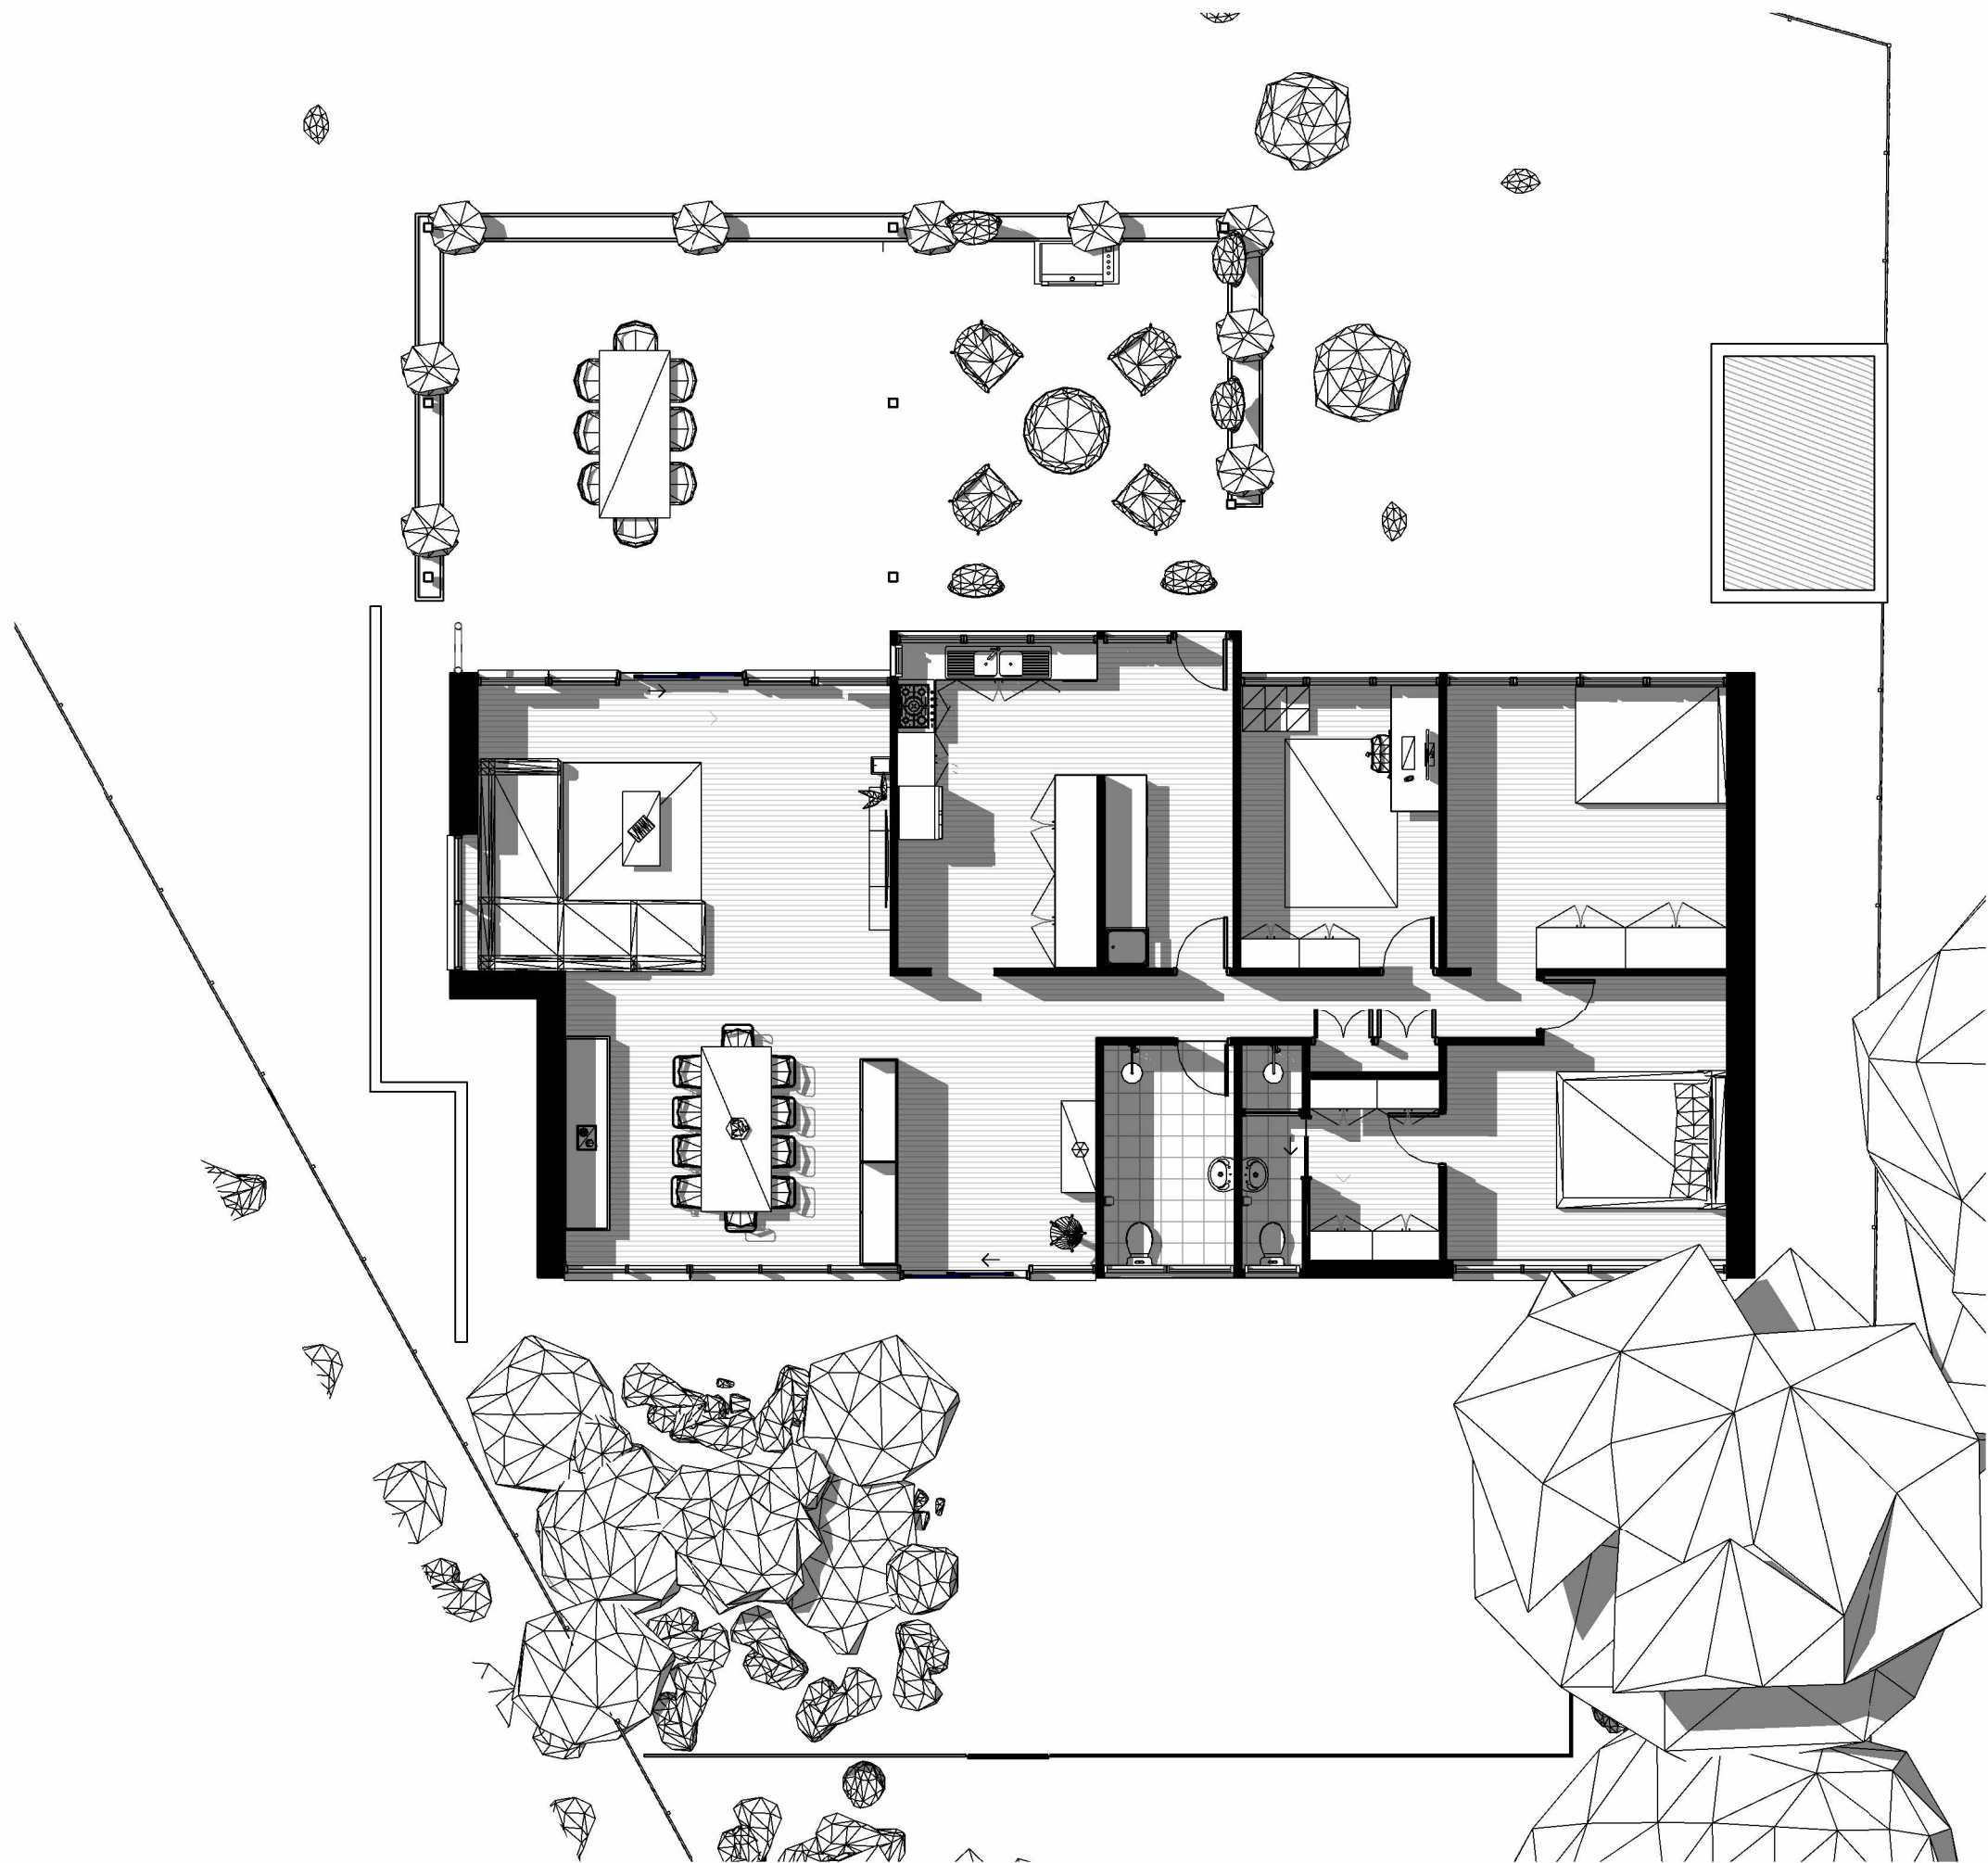

Alterations & Additions
 Blackwood, South Australia
SITE PLAN - OPTION 03
 PRELIMINARY

19/12/2022 | Scale: 1:200 | 2219 SK005
 11:52:40 AM
 ABN 81 614 388 439 | © Copyright 2022
 Phone: 08 8388 3440 | Email: studio@anaglypta.com.au

Alterations & Additions
Blackwood, South Australia
GROUND FLOOR - OPTION 03
PRELIMINARY

19/12/2022 | Scale:
11:52:45 AM | 1 : 100
ABN 81 614 388 439
Phone: 08 8388 3440

2219 SK006
© Copyright 2022
Email: studio@anaglypta.com.au

Anaglypta
ARCHITECTURE