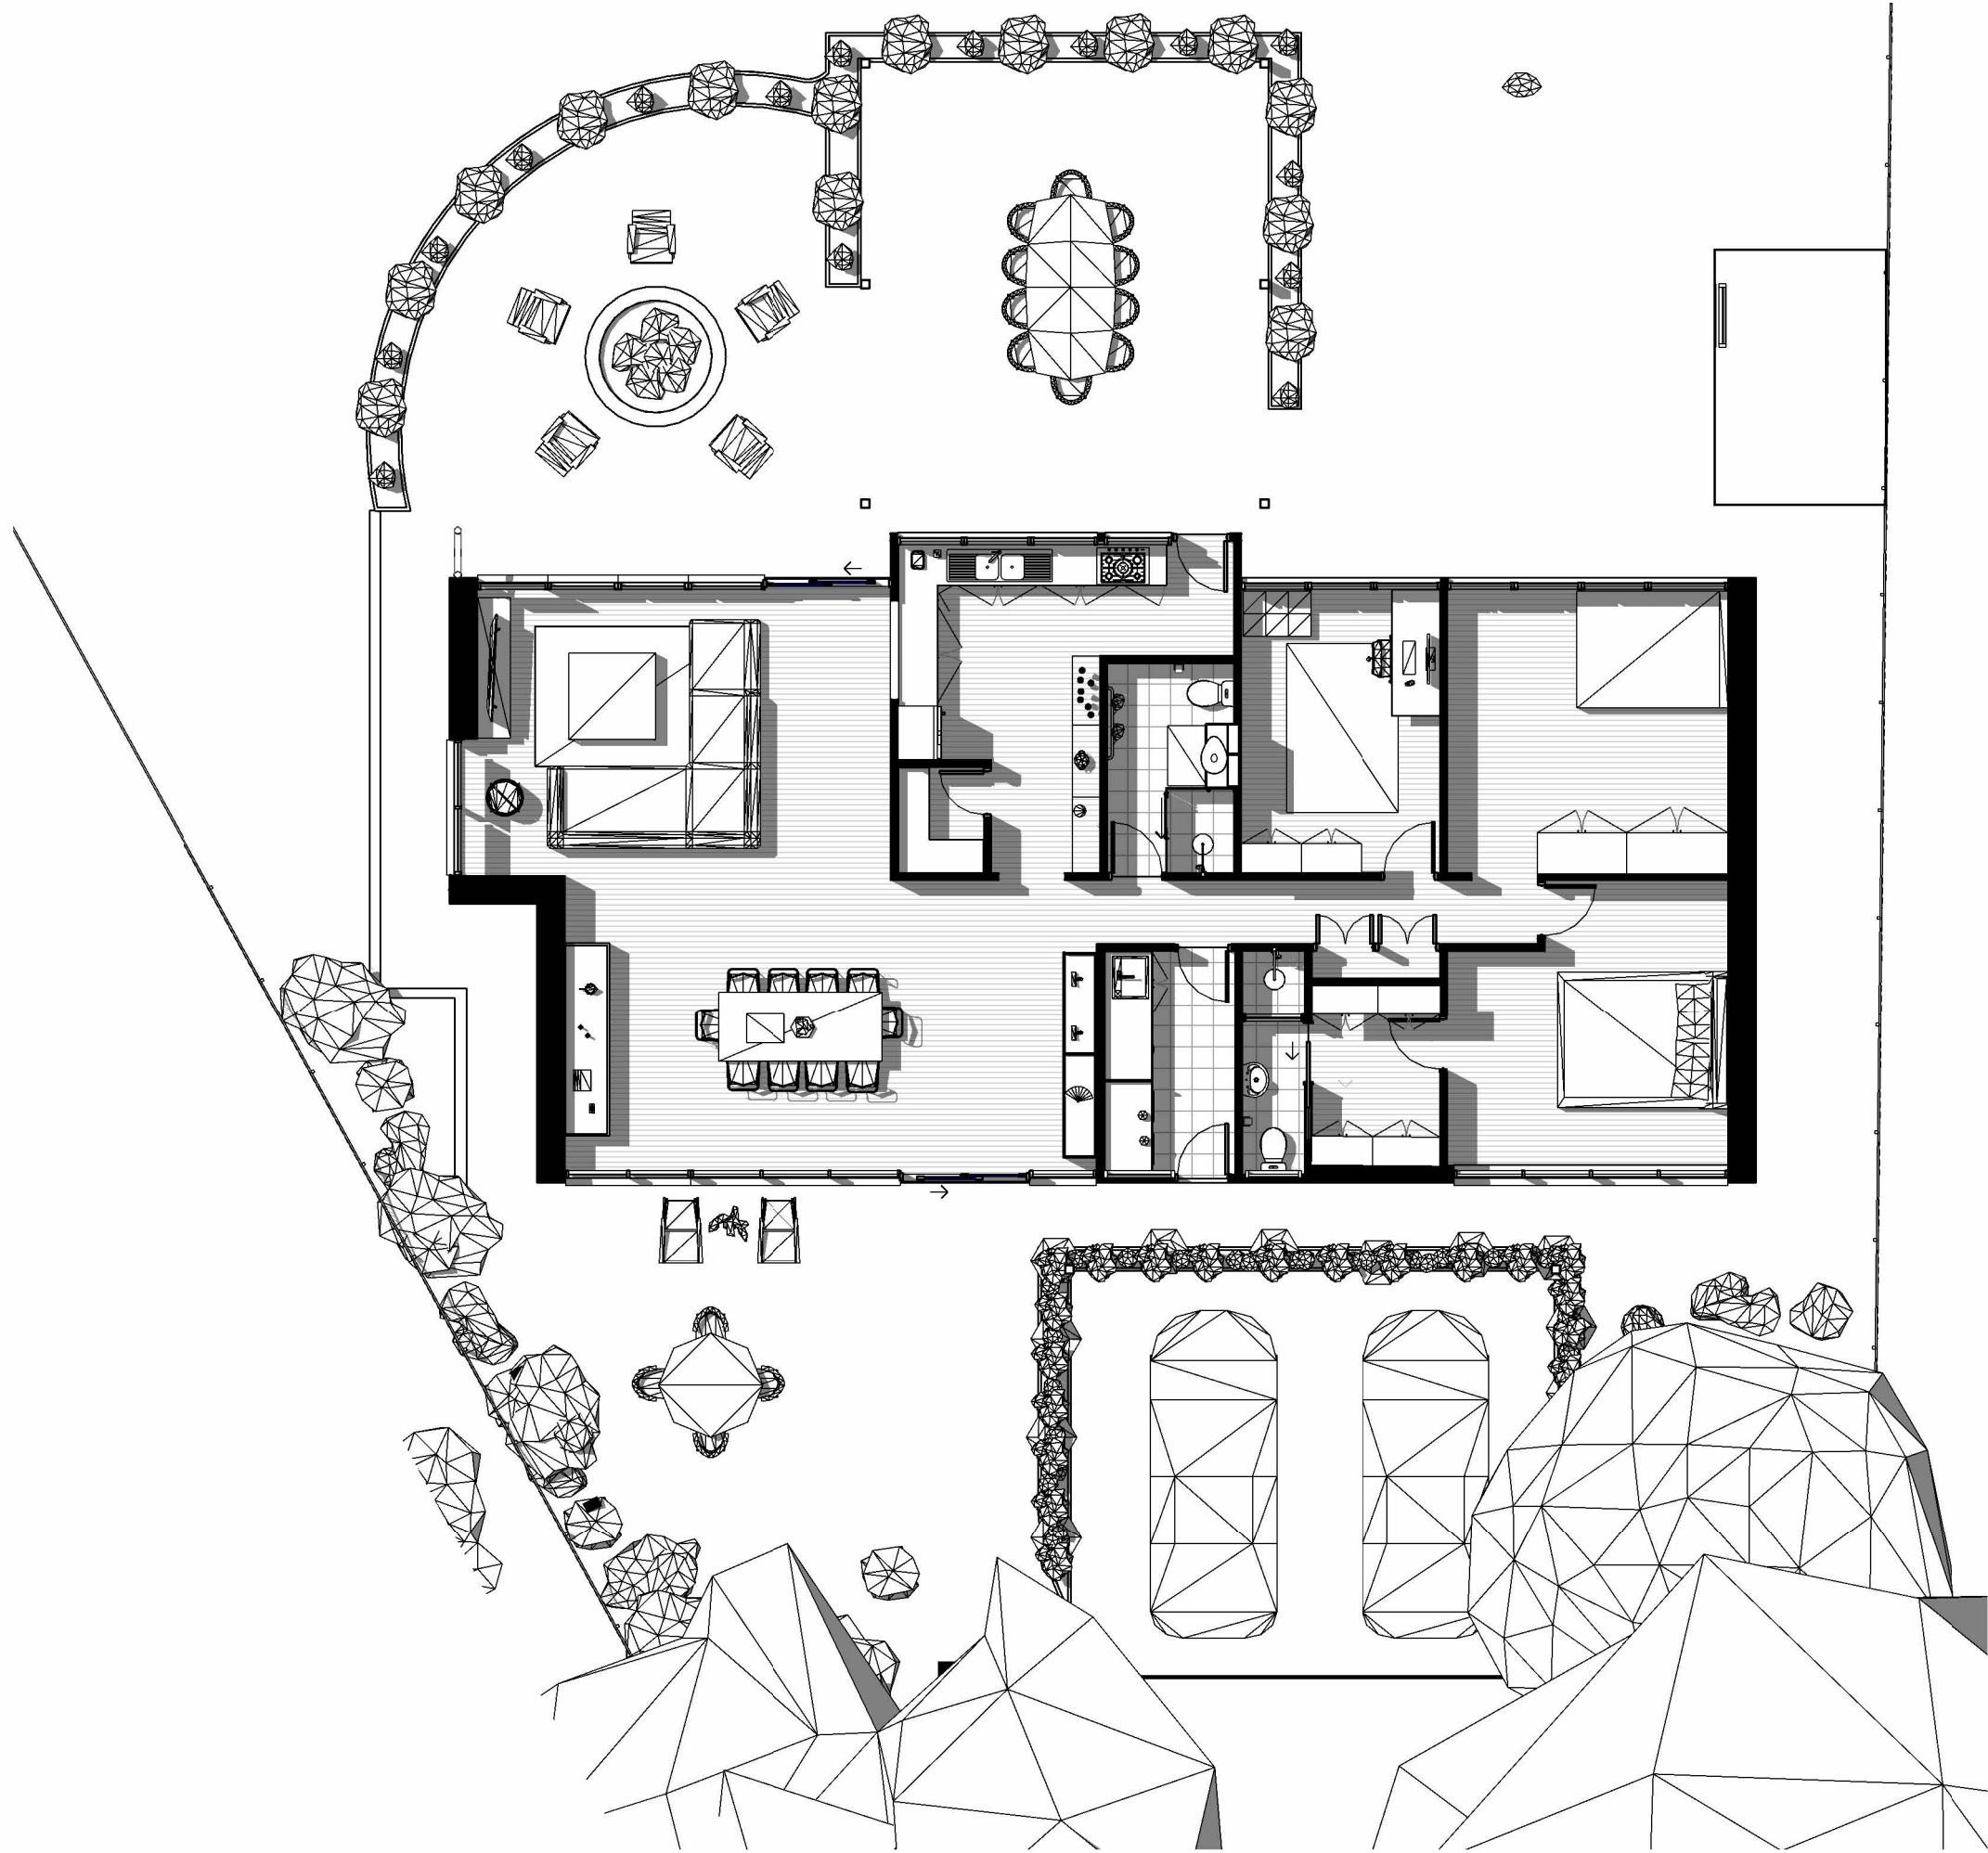

Alterations & Additions
 Blackwood, South Australia
SITE PLAN - OPTION 01
 PRELIMINARY

19/12/2022 | Scale:
 11:49:05 AM | 1 : 200
 ABN 81 614 388 439
 Phone: 08 8388 3440

| 2219 SK001
 © Copyright 2022
 Email: studio@anaglypta.com.au

Anaglypta
 ARCHITECTURE

Alterations & Additions
 Blackwood, South Australia
GROUND FLOOR - OPTION 01
 PRELIMINARY

19/12/2022 | Scale:
 11:49:10 AM | 1 : 100
 ABN 81 614 388 439
 Phone: 08 8388 3440

| 2219 | SK002
 © Copyright 2022
 Email: studio@anaglypta.com.au

Anaglypta
 ARCHITECTURE