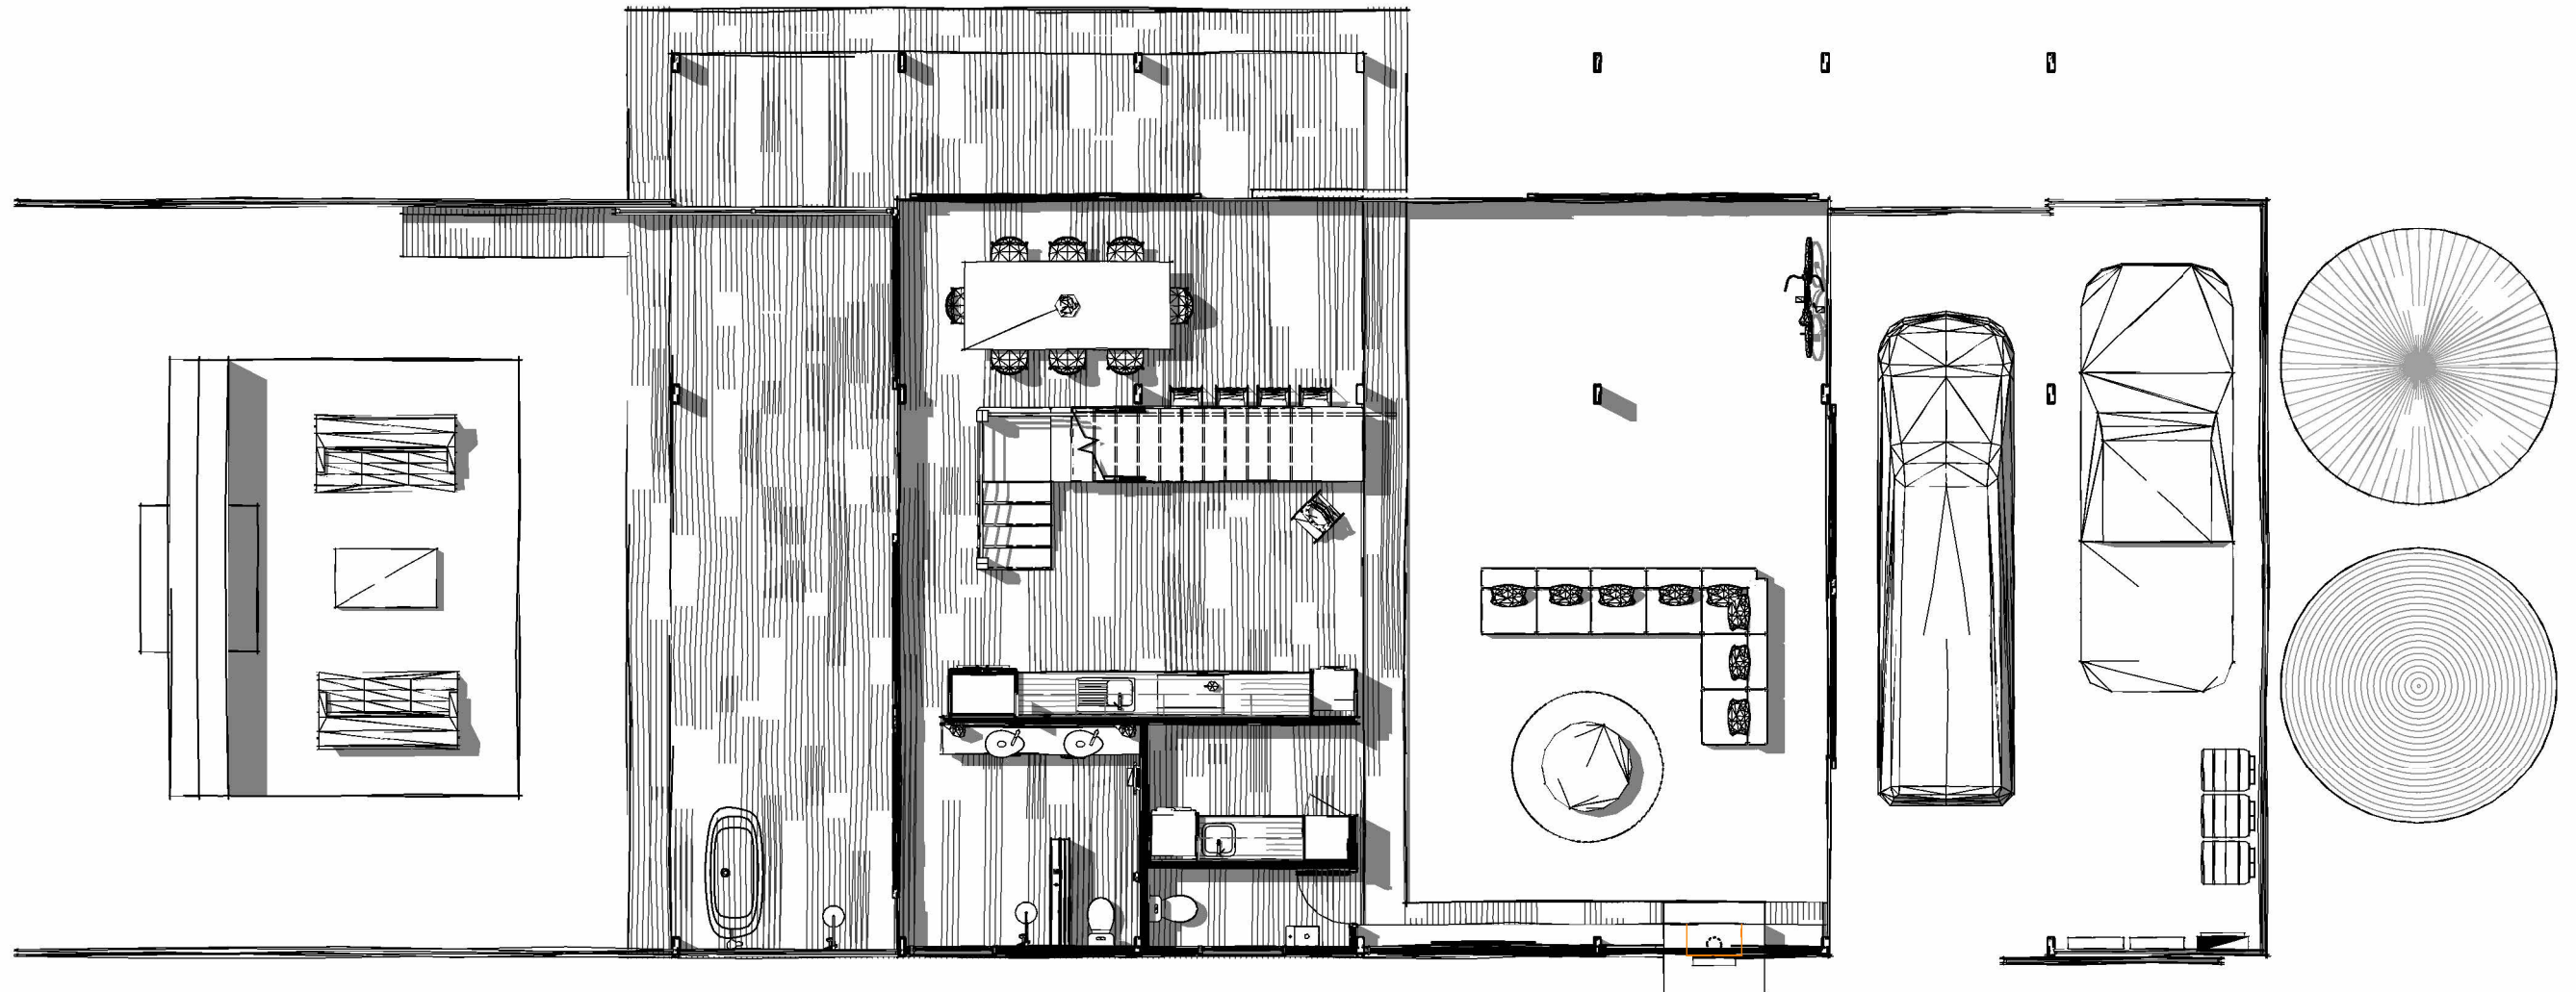

LOFT PLAN

1:100

PROPOSED NEW SHED/HOUSE
BEACHPORT, SOUTH AUSTRALIA

FLOOR PLANS

PRELIMINARY

11/1/2021 | Scale:
10:09:55 PM | 1:100

| 2121 | SK02

ABN 81 614 388 439
Phone: 8388 3440